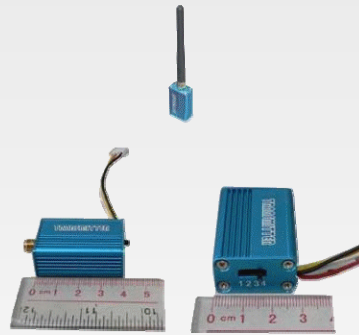

2.4GHz Wireless Option

Transmitter

Receiver

Transmitter

2.4Ghz 4 channel 100mW miniature transmitter (41mmx28mmx16mm) connects directly to the bullet camera and the additional battery pack to transmit real time video to the remote receiver.

Effective range of 100 - 300m (LOS)

Receiver

Small 12 channel receiver (115mmx80mmx21mm) connecting directly to a suitable monitor for remote viewing. Supplied with regulated PSU.

4CH 2.4G 100mW Wireless Transmitter Receiver

Item	Value
Power Supply	DC12V
Consumption Current	250mA
Channel	4 channels
T/R Frequency	2.2G~2.3G~2.4G
Output Power	100mW
Unobstructed Effective Range	100 ~ 300 m
Operating temperature	-10C ~ +50C
Dimension	41x28x16mm
Receiver Dimension	115x80x21mm
Weight (Tx)	28g
Package Contents	12CH receiver 4 ch transmitter 2 antennas AV cable TX cable 2 x PSUs